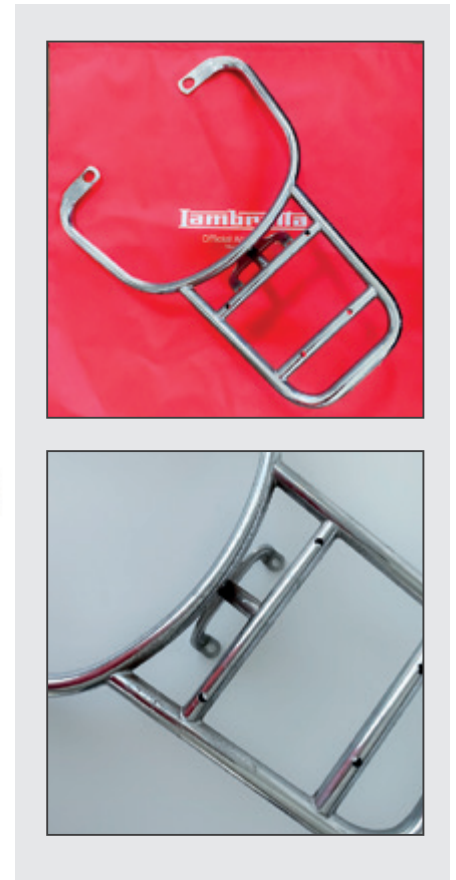

8

Lambretta

• V SPECIAL SERIES •

TOP CASE SUPPORT

 CHROM
CHROME
 SCHWARZ
BLACK

9

Lambretta

• V SPECIAL SERIES •